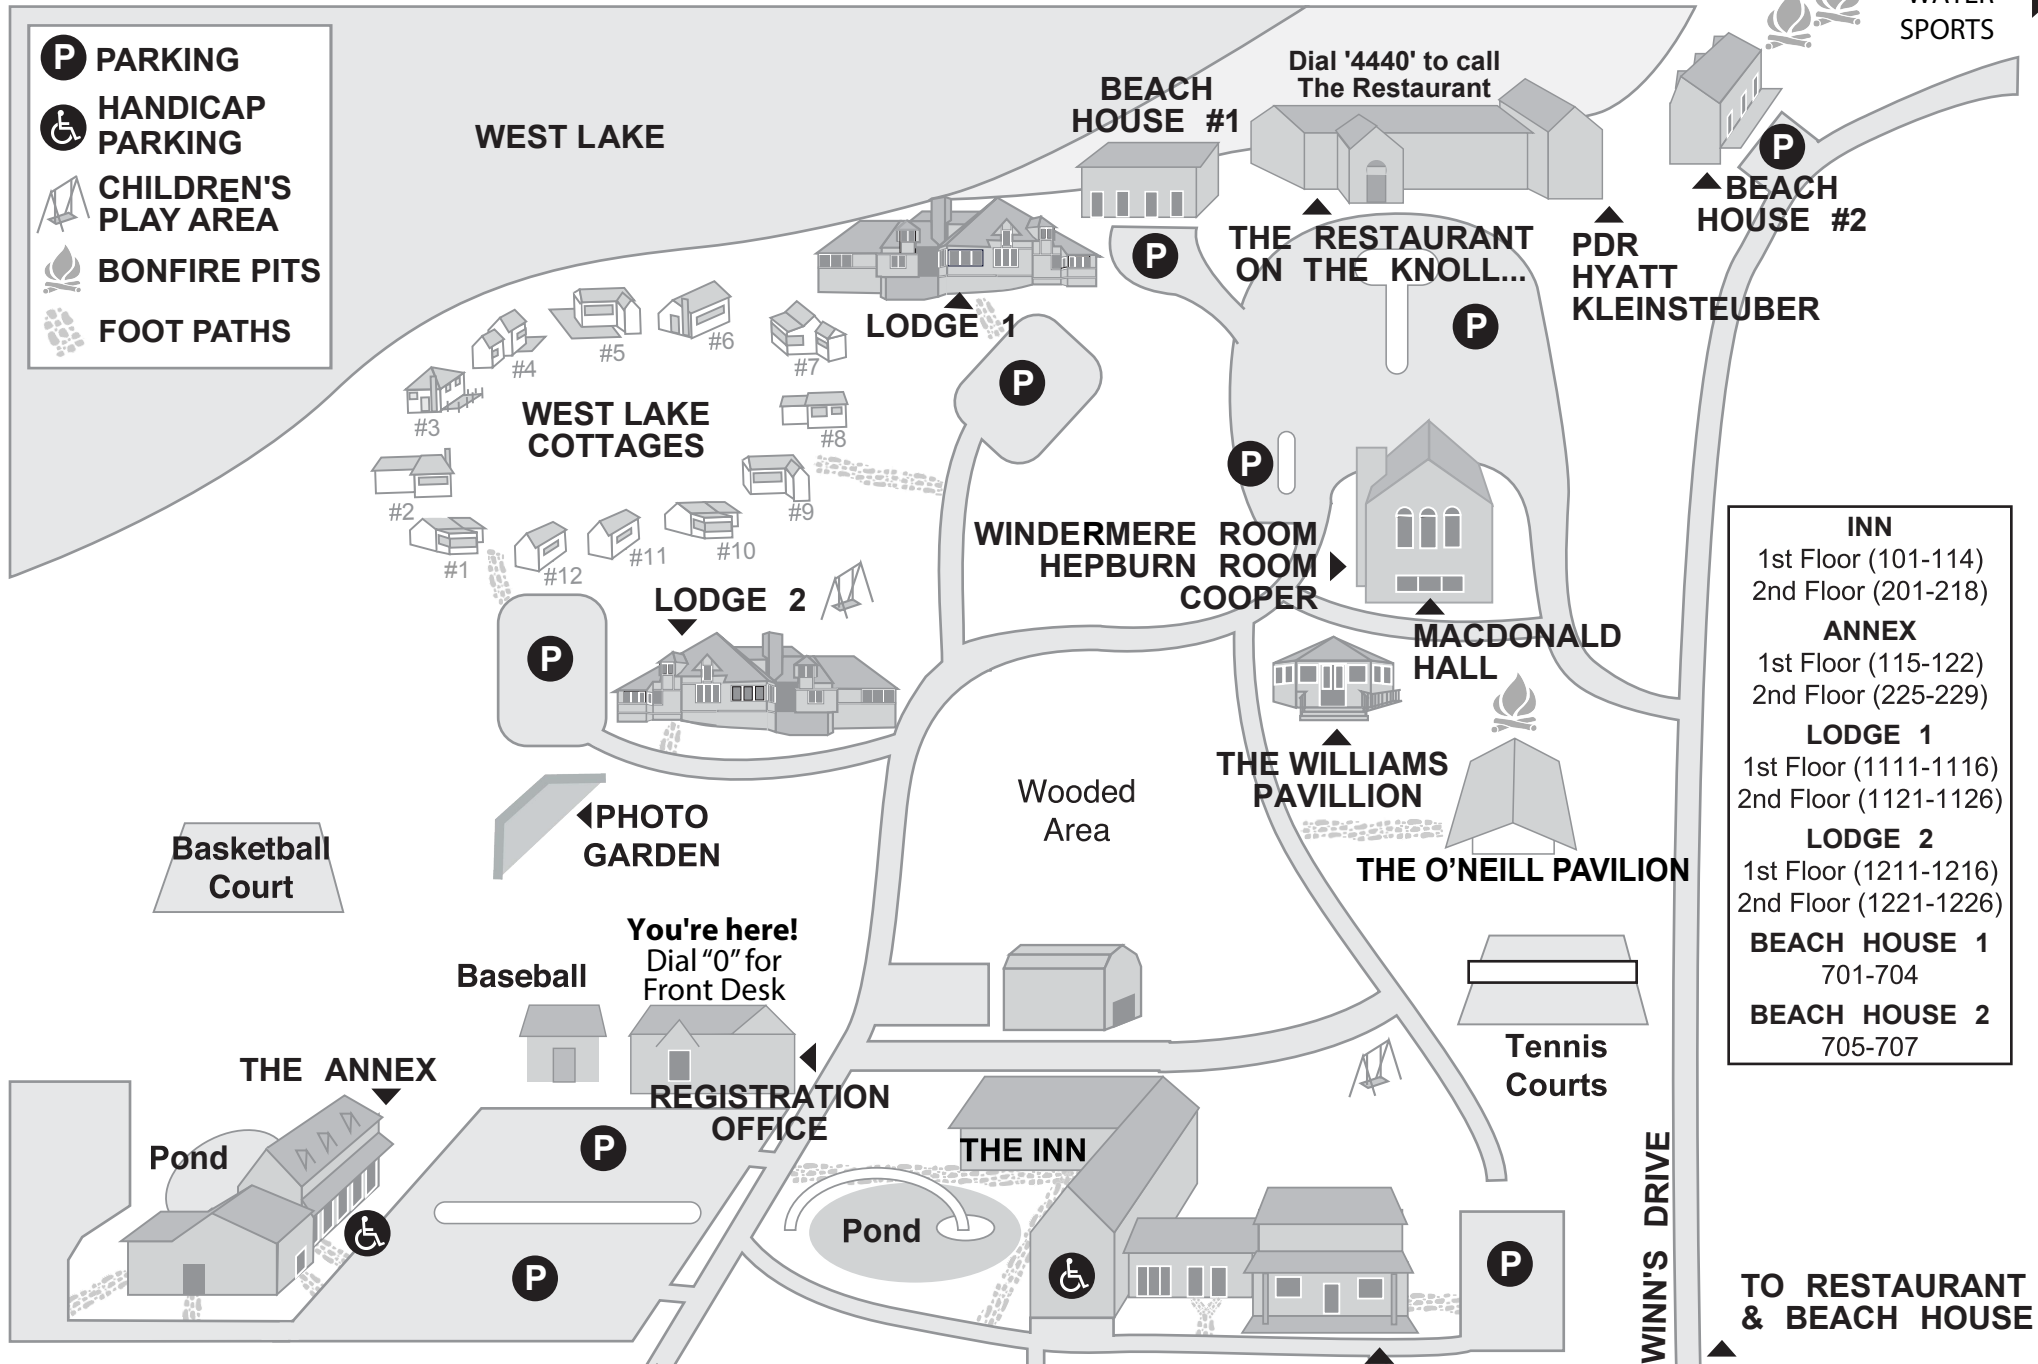

- P** PARKING
- HANDICAP PARKING
- CHILDREN'S PLAY AREA
- BONFIRE PITS
- FOOT PATHS

WEST LAKE

PRIVATE BEACH LOCATED
BEHIND RESTAURANT

WEST LAKE
WATER
SPORTS

INN
1st Floor (101-114)
2nd Floor (201-218)
ANNEX
1st Floor (115-122)
2nd Floor (225-229)
LODGE 1
1st Floor (1111-1116)
2nd Floor (1121-1126)
LODGE 2
1st Floor (1211-1216)
2nd Floor (1221-1226)
BEACH HOUSE 1
701-704
BEACH HOUSE 2
705-707

Sandbanks Provincial Park
& East Lake/Cherry Valley

MAIN ENTRANCE

West Lake Road, County Road #12

ORIGINAL FARM HOUSE

WINN'S DRIVE

**TO RESTAURANT
& BEACH HOUSE**

To Picton/Bloomfield